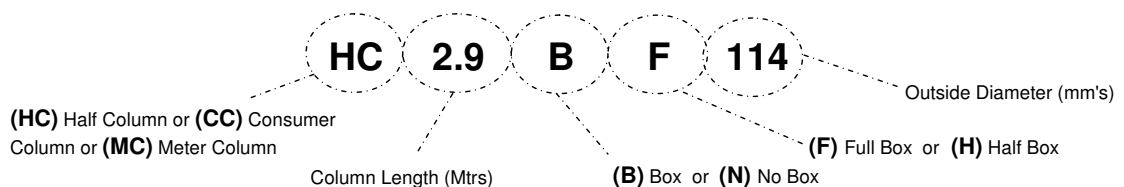

Power Connection Columns